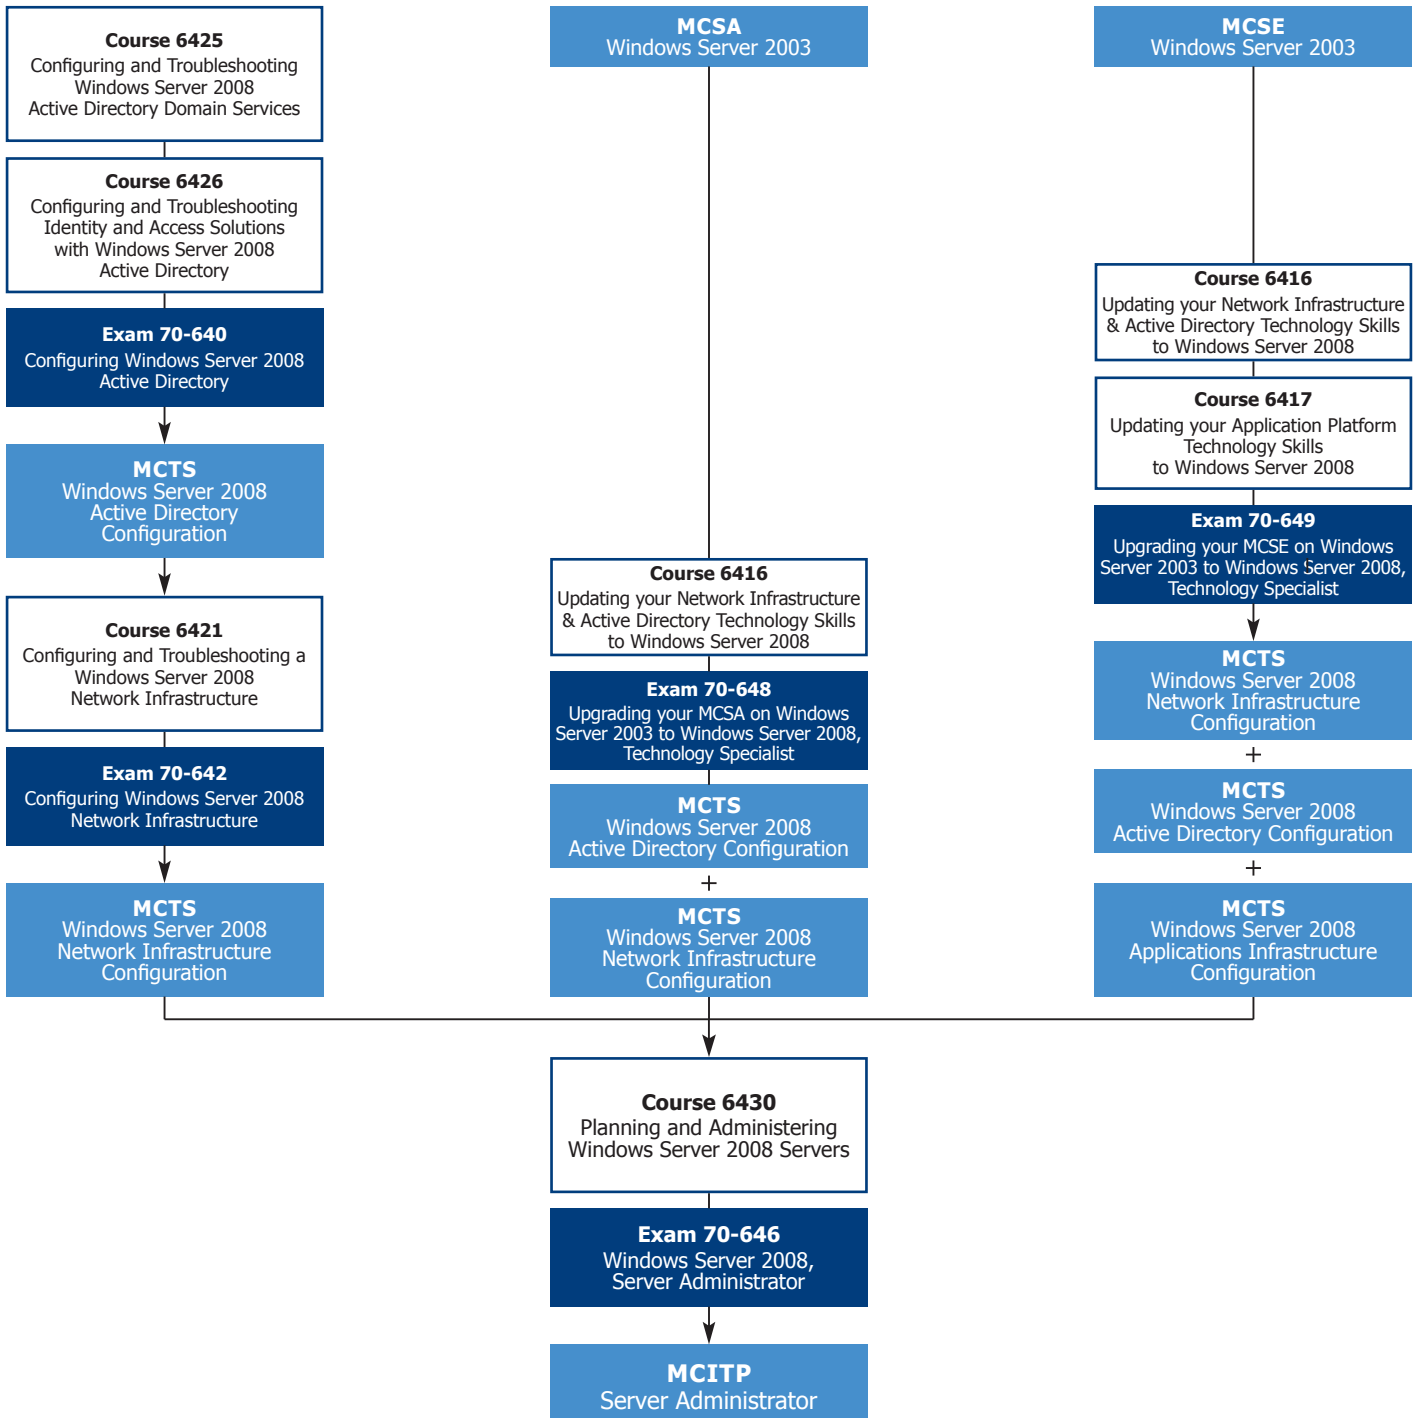

# WINDOWS SERVER 2008 CERTIFICATIONS

## Microsoft Certified IT Professional: Server Administrator